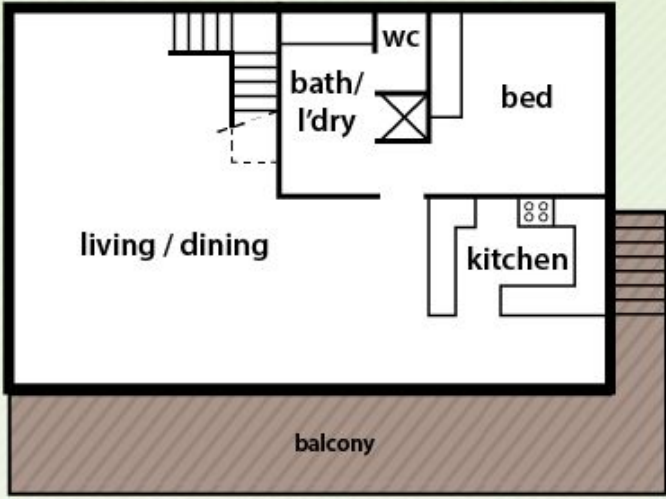

9 Panorama Crescent MARENGO VIC

3  2  4 

Beautifully designed to follow the contours of the surrounding landscape, this Dutch designed home has a distinct coastal feel. Seascend offers uninterrupted and sensational ocean and coastal views. Three bedrooms, two bathrooms and plenty of living space, including large external decking and family room on each level, this house is perfect for a relaxed coastal holiday. Features include gas log fire, large decks, off street parking. Excellent rental returns are possible.

Type : House

Price : \$ 750,000

View : <https://www.greatoceanproperties.com.au/2606969>

Gary Van Someren
0418550049

ground floor

first floor