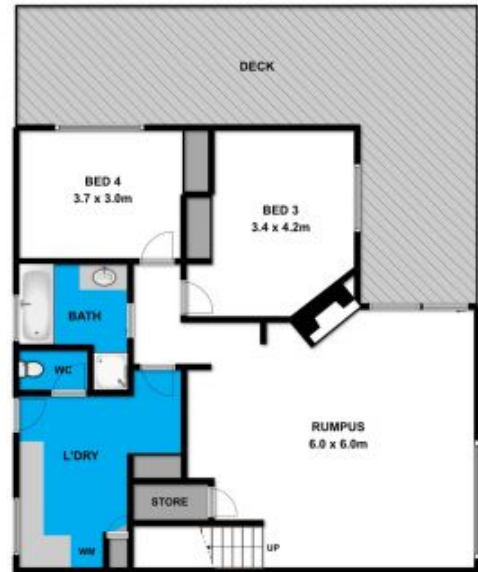

The welcoming entrance greets you with natural light with timber floors leading to a well-equipped kitchen open plan/living and dining area.

The second living area is an ideal retreat for relaxing with your favourite novel. A study is also on offer that is tucked away from the main living area, a perfect location if you want to work from home. This coastal home boasts two double bedrooms upstairs with easy access to the main

Type : House
Land Size : 1015 sqm
View : <https://www.greatoceanproperties.com.au/3445257>

Marty Maher
0352200000

[For full version visit the website](https://www.greatoceanproperties.com.au)

Upper Level

Lower Level

Whilst bwr.com.au has made every attempt to ensure the accuracy of the floor plan contained here, measurements are approximate and no responsibility is taken for any error, omission, or mis-statement. This plan is for illustrative purposes only.