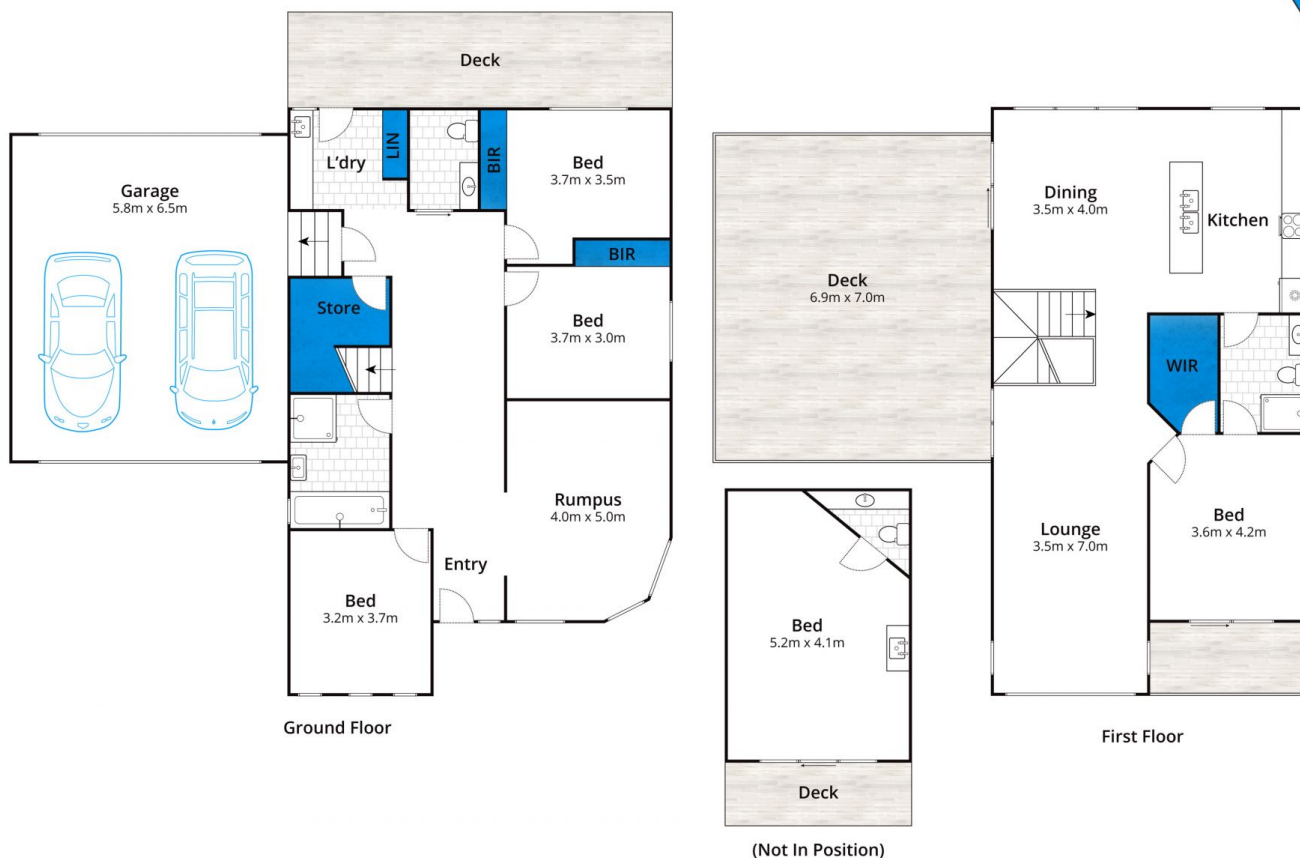

**5 She Oak Crescent FAIRHAVEN VIC**

5 🏠 3 🚿 2 🚗

Offers required by 7 December 2020

With a generous and versatile floor plan, this beautiful property is nestled into a very peaceful part of Fairhaven and would make either an ideal permanent home or lifestyle property. The large native allotment is fully landscaped and fenced and enjoys a genuine sense of exclusivity about it. Offered over two levels, upstairs features spacious open plan living with soaring ceilings and highlight windows that place you gently into the canopy of the surrounding trees. The updated kitchen/dining area is designed for easy entertaining and flows onto the large north facing sundeck which is the perfect spot to unwind. A master suite with walk-in robe, en-suite and private balcony is also on this upper level.

**Type** : House  
**Land Size** : 1003 sqm  
**View** : <https://www.greatoceanproperties.com.au/5977398>

**Marty Maher**  
0352200000

**Mim Atkinson**  
0352200000

[For full version visit the website](https://www.greatoceanproperties.com.au)

<https://www.greatoceanproperties.com.au>

5220 0000

Approx House Area 244m<sup>2</sup>

Whilst [bwrn.com.au](http://bwrn.com.au) has made every attempt to ensure the accuracy of the floor plan contained here, measurements are approximate and no responsibility is taken for any error, omission, or mis-statement. This plan is for illustrative purposes only.